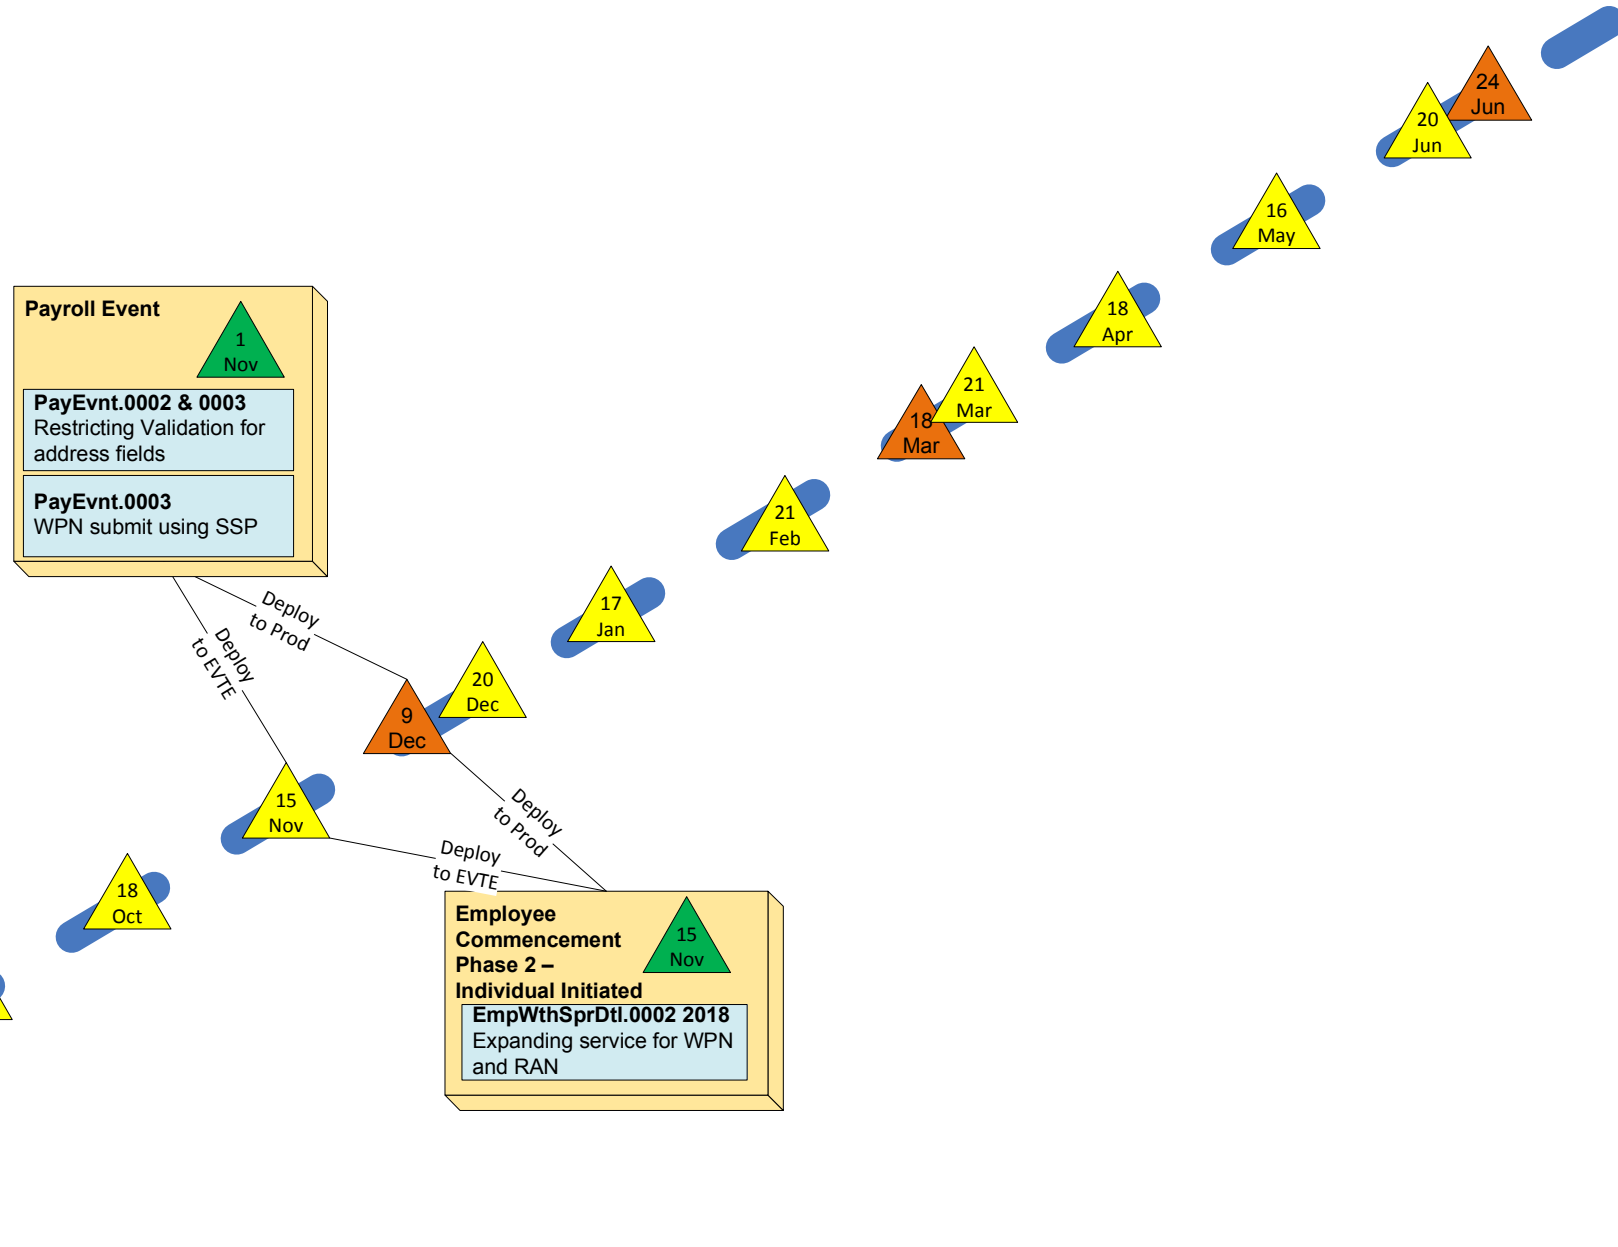

DWS STP EVTE and Publication Schedule

LEGEND

STP classic XML

▲ dd MTH EVTE deploy (3rd Thursday each month)

▲ dd MTH Publish draft design SWD external artefacts only

▲ dd MTH Quarterly Release Prod Deployment

Payroll Event ▲ 1 Nov

PayEvt.0002 & 0003
Restricting Validation for address fields

PayEvt.0003
WPN submit using SSP

Employee Commencement Phase 2 – Individual Initiated ▲ 15 Nov

EmpWthSprDtl.0002 2018
Expanding service for WPN and RAN

20 Sep

18 Oct

15 Nov

9 Dec

20 Dec

17 Jan

21 Feb

18 Mar

21 Mar

18 Apr

16 May

20 Jun

24 Jun